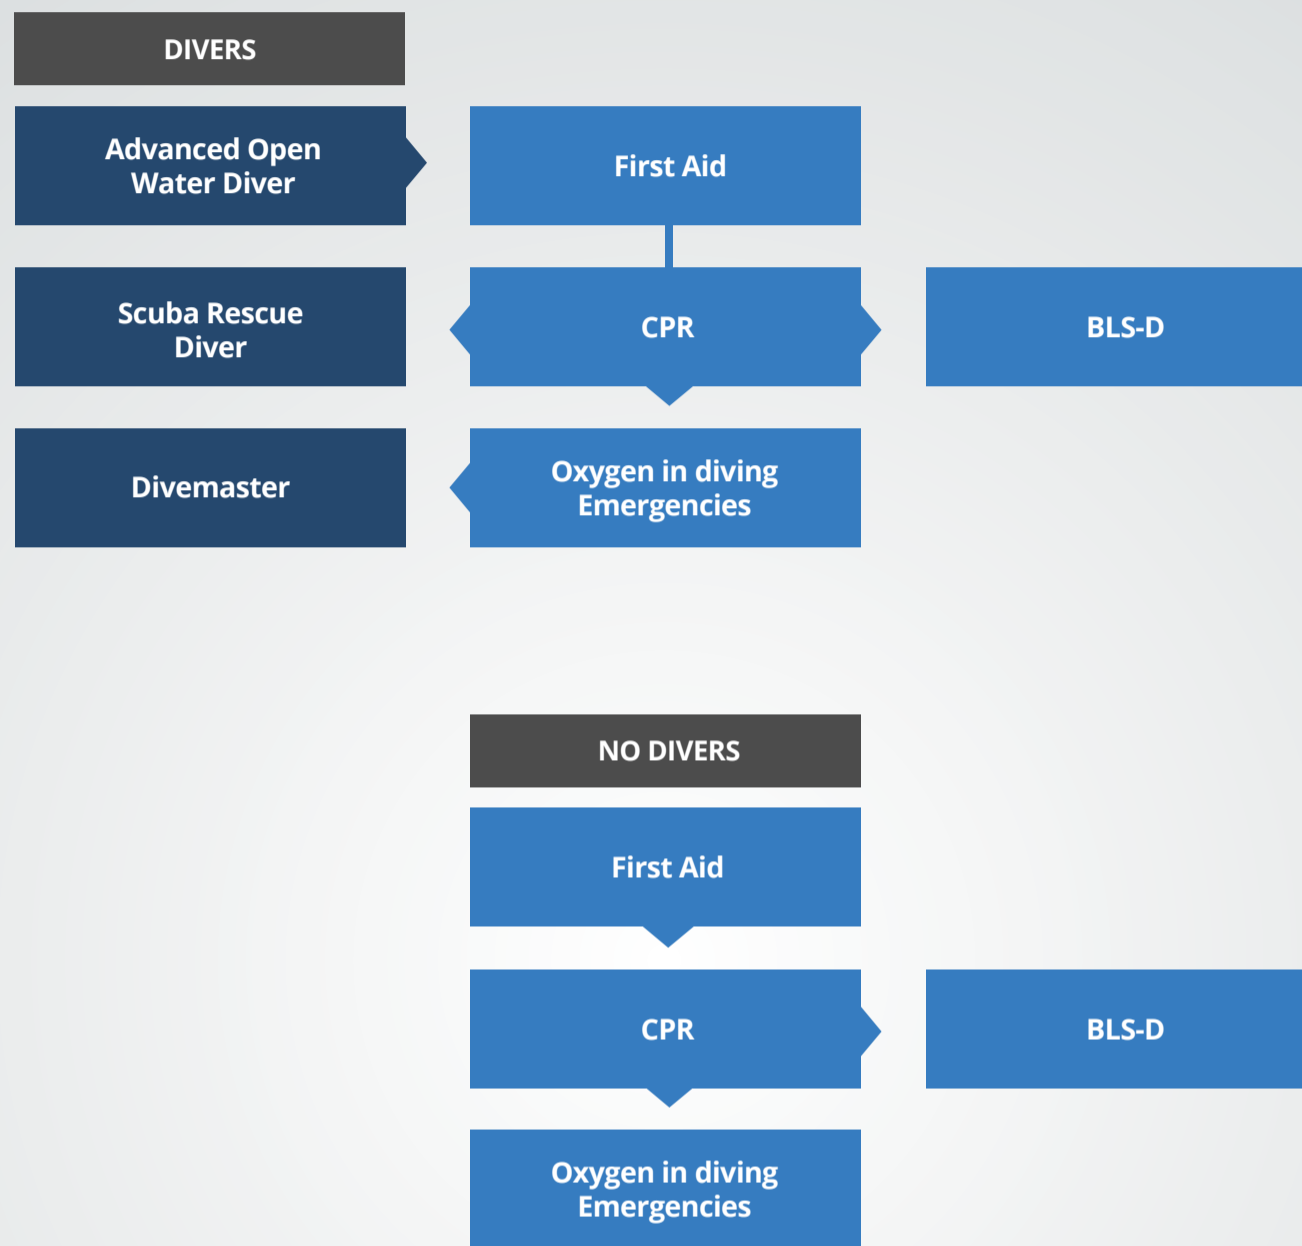

PSS EMERGENCY COURSES

Requirements for teaching

PSS Emergency Procedures Instructor can teach all the courses in the PSS Emergency Procedures division at student level.